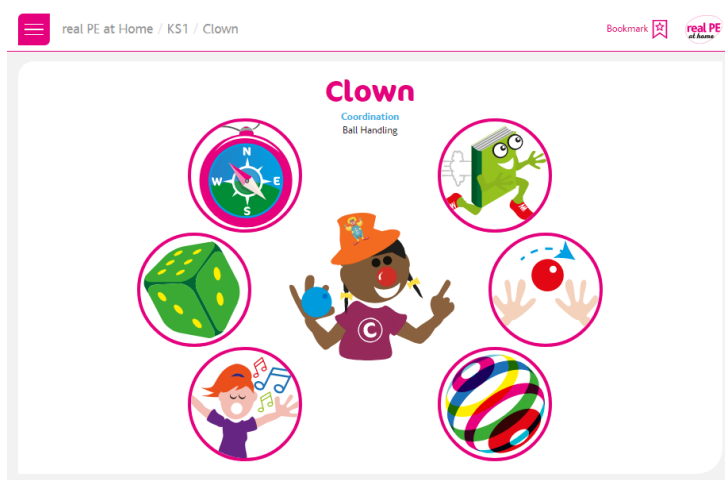

Accessing real PE at home

To login go to: <https://real.jasmineactive.com/login>

Username

Please fill out this field

Password

Please fill out this field

[Password reset](#)

Enter your child's login details, as provided in the letter you have received from school.

Once you have successfully logged in, select EYFS/KS1. There is also a 'Guidance' video if you click on the blue camera icon.

Then you will see this screen with different topics to select from:

You can also click the 'theme dice' in the top right hand corner, to make the choice for you.

Upon selecting one, it will take you to this screen, where you can select the theme:

Each of the icons represents a different aspect of the PE lesson and would usually be followed in this order: