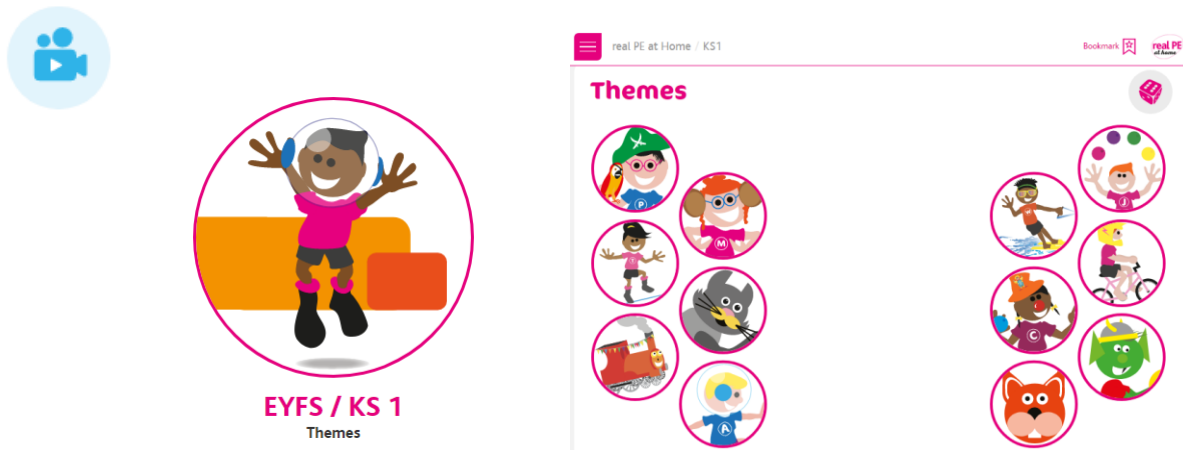

Accessing real PE at home

To login go to: <https://real.jasmineactive.com/login>

Username

Please fill out this field

Password

Please fill out this field

[Password reset](#)

Enter your child's login details, as provided in the letter you have received from school.

Once you have successfully logged in, select EYFS/KS1. There is also a 'Guidance' video if you click on the blue camera icon.

Then you will see this screen with different topics to select from:

You can also click the 'theme dice' in the top right hand corner, to make the choice for you.

Upon selecting one, it will take you to this screen, where you can select the theme:

Each of the icons represents a different aspect of the PE lesson and would usually be followed in this order: